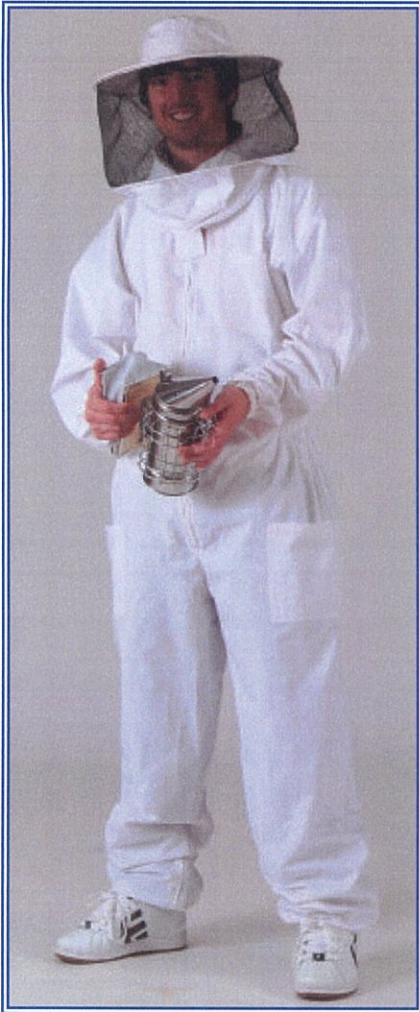

Bee Suit

The all-in-one suit in durable polycotton with a throw-back hood. The ideal entry level suit.

- Machine washable 67% polyester, 33% cotton
- Detachable hat and veil
- Sewn-in wire hoops to keep the veil away from the face
- Fully zipped at the front
- Elasticated at hips and cuffs
- Zipped and elasticated ankles
- Thumb loops
- Two big pockets and one small chest-pocket
- Tool pocket on leg
- Available in white