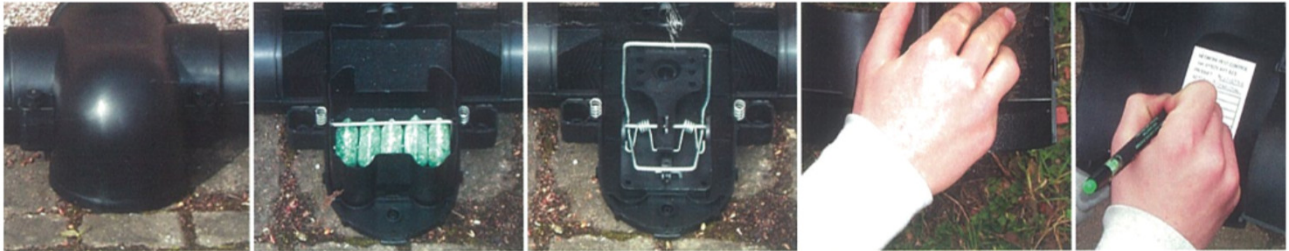

## Roguard® Elite

The striking feature of the Elite is it doesn't look like a Rat Box! Roguard® Elite has been purposely designed to look like a common pipe or ducting rather than a typical bait box. For the image conscious client or where bait stations are needed to be placed in the public view Roguard® Elite is much more discreet.

Plus, because the cover comes off completely the baits inside can be very easily accessed, the optional record label can be applied on the inside of the cover and therefore easily filled in. Internal cleaning couldn't be easier either with removable tray and fully openable entrance tunnels.