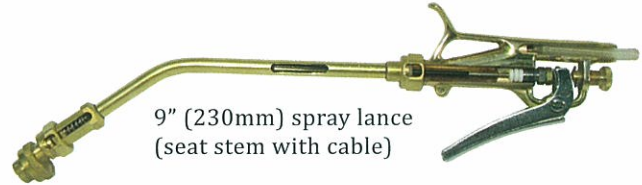

Experience the extraordinary toughness

Engineer for the professional **non-drip**
 unique features help assure non-drip, durability and user-friendly

for PROFESSIONAL use

4 Litres

9" (230mm) spray lance
 (seat stem with cable)

Technical Specifications

Max. Working Capacity	4 litres
Total Tank Volume	5 litres
Tank Material	SUS 304
Max. Working Pressure	4.5 bar
Pressure Relief Valve	4 bar
Pressure Gauge	0 - 7 bar
Handle	Brass, D type
Pump Cylinder	Stainless Steel
Trigger Valve	Brass, non-drip type
Nozzle	Multi-nozzle with extension straw
Spray Hose	120 cm
Spray Lance	Stainless Steel 9" (230mm)
Carrying Strap	Double shoulder strap
Dimensions (cm)	H37.5 x Ø 17
Carton Dimensions (cm)	W21 x H57 x L21
Net Weight (kg)	3.07
Gross Weight (kg)	3.5

Optional Accessories

Seat Stem for Short
 Trigger Valve

Flat Fan Nozzle
 Model: 8002E

18" (458 mm) Spray Lance

Fine Mist

Flat Fan

Pin Stream

C&C Straw