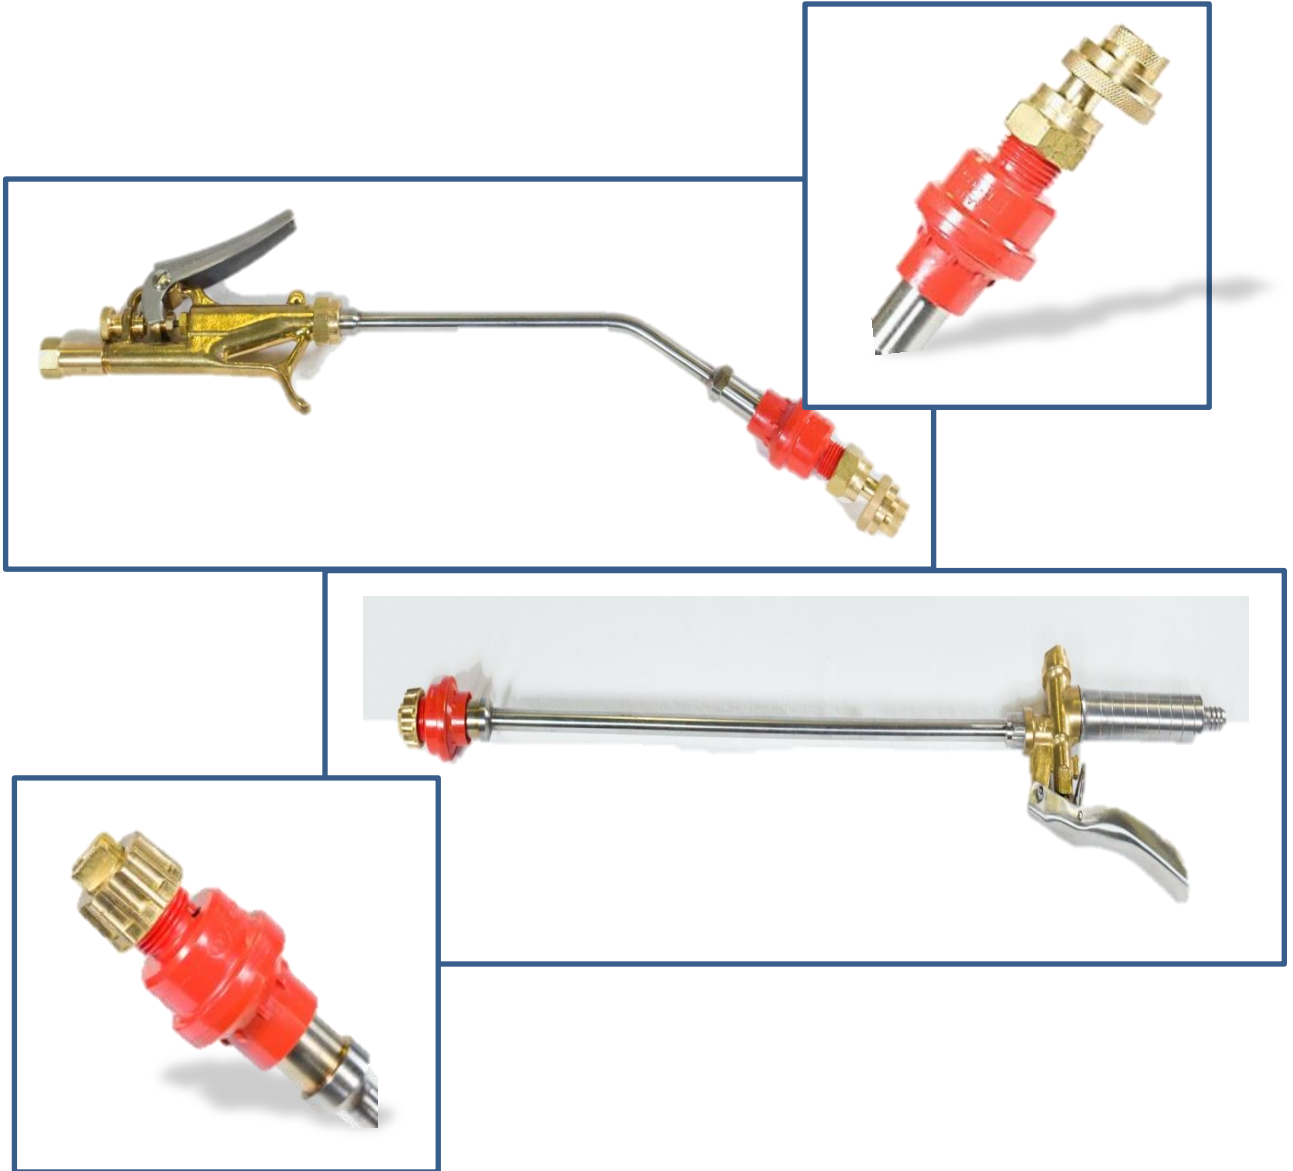

## “Constant Flow Valve”

Your Trusted Supplier since 1981,  
**AGRO TECHNIC PTE. LTD**